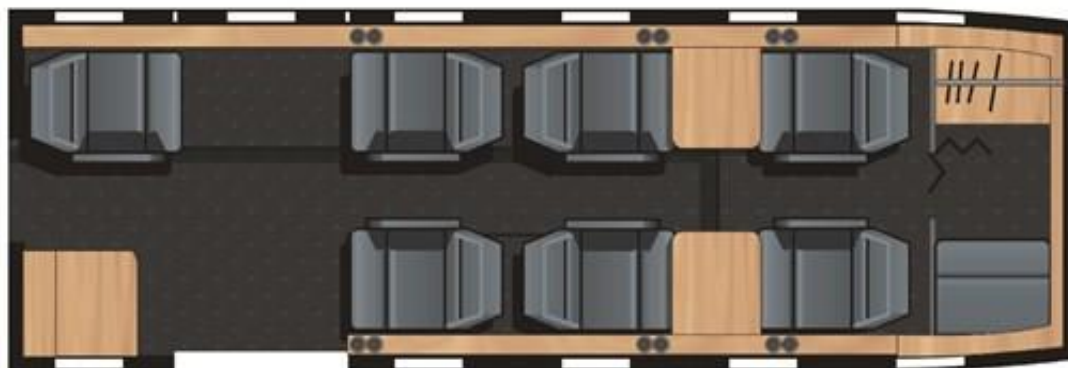

1991 Beechjet 400A Serial No. 27

WWW.CORPORATELIFT.COM

601 Heritage Drive | Jupiter, FL 33458 | 561-855-1700 Phone